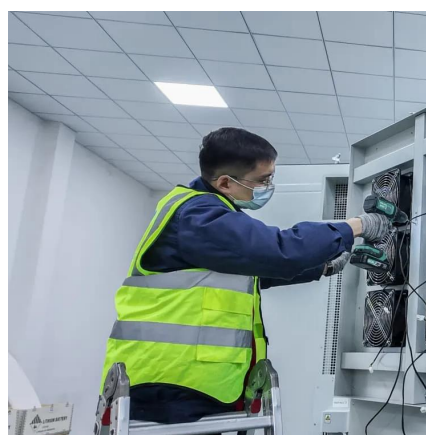

[Energy storage system container 1MWh 250kw LifePo4 (LFP) ...](#)

Hvpack energy storage system container uses standard battery modules, PCS modules, BMS, EMS and other systems to form standard containers to build large-scale grid-side energy ...

[Request Quote](#)