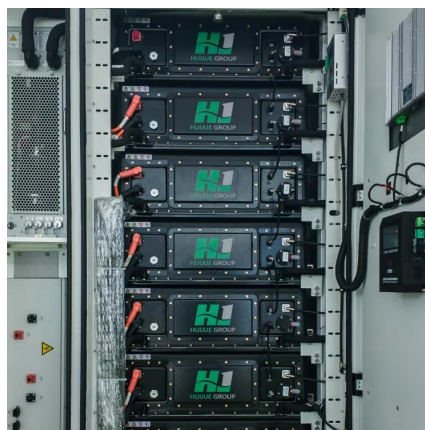

Liechtenstein (officially the Principality of Liechtenstein) is a country in Western Europe. It is the sixth smallest country in the world [8] and, with Uzbekistan, one of only two doubly landlocked ...

[Request Quote](#)

home :: liechtenstein.li

The Principality of Liechtenstein is located in the heart of Europe's alpine region, between Switzerland and Austria. It is home to around 40,000 inhabitants. Covering an area of 160km², ...

[Request Quote](#)