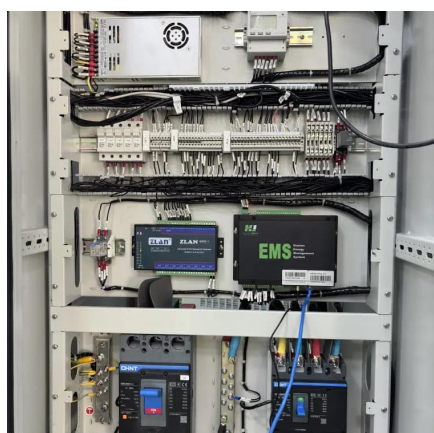

BSI-Container-20FT-250KW-860kWh

The BSI-Container-250KW-860kWh system is designed for hybrid integration and can be connected to a solar array, the utility grid, or a backup generator. This ensures reliable energy ...

[Request Quote](#)

Liechtenstein