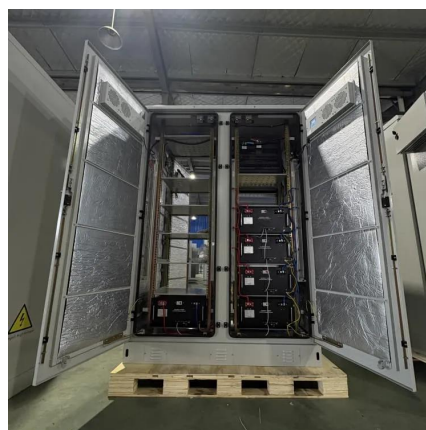

4000W Power Inverter 12V to 220/110 Solar/Car/Home Use, Pure ...

Buy 4000W Power Inverter 12V to 220/110 Solar/Car/Home Use, Pure Sine Wave for LED Display, Camping, Multiple Protections at Walmart

[Request Quote](#)