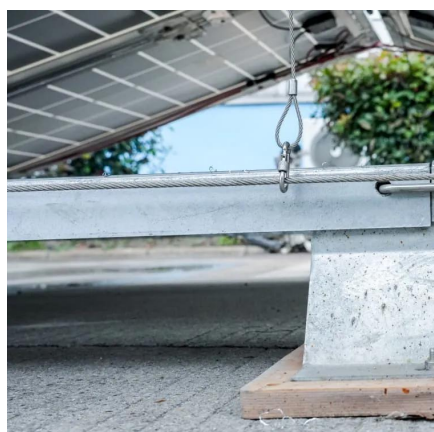

2500-Watt Power Inverter Modified Sine Wave Inverter 12-Volt ...

This modified sine wave inverter features an aluminum alloy shell, LED indicator, intelligent cooling fan, multiple protection measures, and LCD remote controller.

[Request Quote](#)