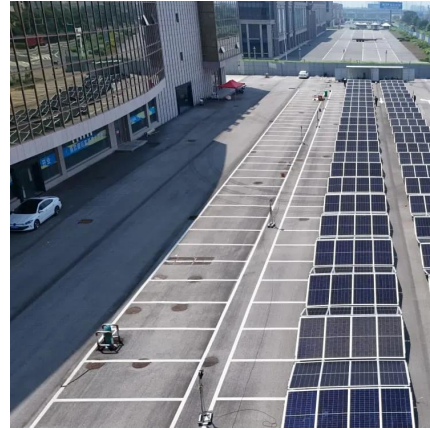

Our practical, durable cabinets are manufactured from aluminum, and lined with CellBlock's Fire Containment Panels. CellBlockEX provides both insulation and fire-suppression, to keep your ...

[Request Quote](#)