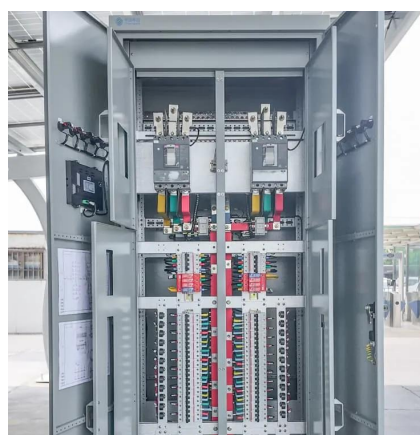

Koten safety breaker in china

Professional Koten safety breaker in china solutions of China supplier for international and nearby trade company. Getting the top merchandise of our factory, our Koten safety breaker in china ...

[Request Quote](#)

China Koten Safety Breaker Manufacturer and Supplier, Factory

As a leading supplier and factory in China, we pride ourselves on delivering high-quality and reliable products to meet the needs of our customers. The Koten Safety Breaker is engineered ...