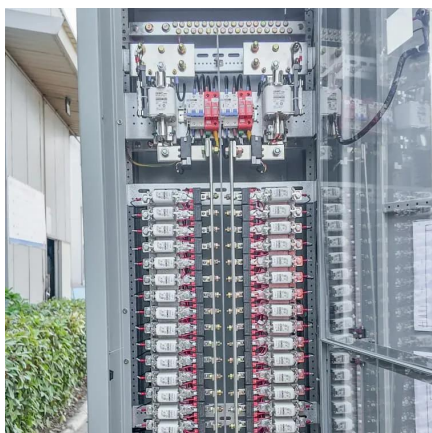

Koten safety breaker in China in Bangkok

[China Koten Breaker Manufacturer and Supplier, Factory](#)

Find quality Koten Breaker made by a reliable China manufacturer, supplier, and factory. High performance and durable circuit protection solutions.

[Request Quote](#)

[KOTEN ENTERPRISES COMPANY, INCORPORATED](#)

It is built with 100% pure cold-rolled copper busbars to ensure better continuity and safety in continuous connections. It is available in 4 to 24 branches for both surface and flush ...

[Request Quote](#)