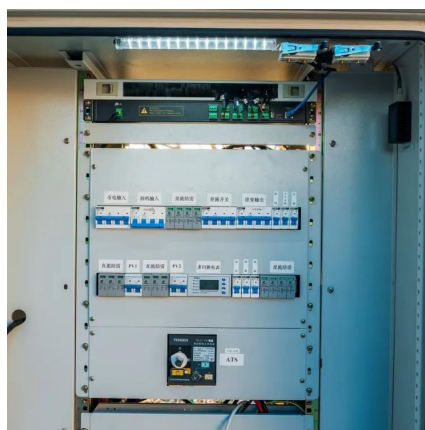

[Koten safety breaker in china in thailand](#)

Our company primarily engaged and export Koten safety breaker in china in thailand. we depend on strong technical force and continuously develop sophisticated technology to meet the ...

[Request Quote](#)

Koten