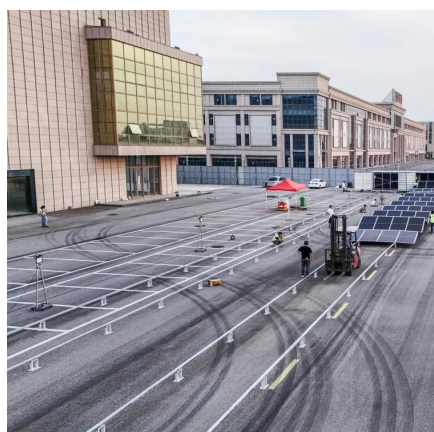

Sign in to Outlook with Microsoft 365 to access your email, calendar, and more. Download the app or log in online for enhanced organization and productivity.

[Request Quote](#)

[Koten: Koten Circuit Breakers HPH-P Plug in , PDF](#)

This document lists various circuit breakers and safety breakers made by KO TEN with their prices.

[Request Quote](#)