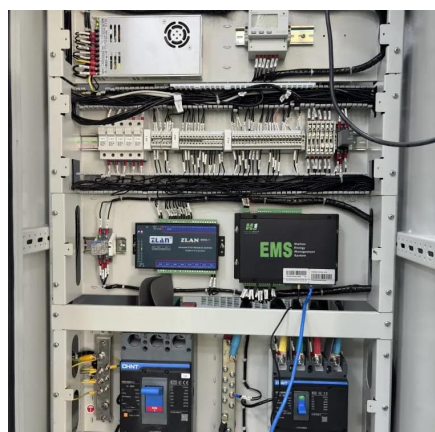

[a Scam](#)

Claims like these are far-fetched, and it's best to report the email to Microsoft, or whatever platform from which you are receiving such a message. Microsoft is currently ...

[Request Quote](#)

[Ominous Emails From Microsoft Might Be a Scam](#)

These ominous emails from Microsoft can appear legitimate at first glance, but upon closer inspection, they often reveal telltale signs of a scam. No products found. The first ...

[Request Quote](#)

[The Microsoft Account Team Email Scam: What You Need to ...](#)

Essentially, these deceptive messages mimic official Microsoft communications. They often incorporate convincing elements like official logos or carefully crafted email ...

[Request Quote](#)