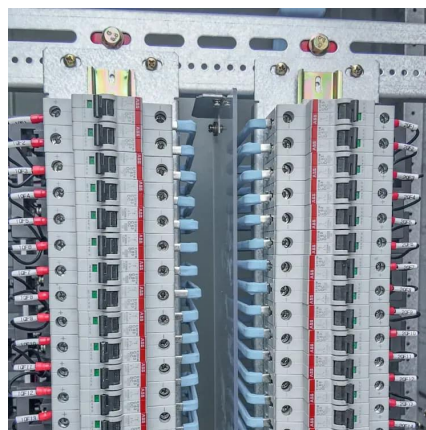

[thousands of ...](#)

Super Savings On Circuit Breakers, Safety Switches, Push Buttons, Motor Control Items And many more!

[Request Quote](#)

KSB-S

KSB-S Safety Breaker is a MCB or MCCB that is enclosed in a flame-retardant, impact-resistant plastic enclosure. It is used for indoor applications and is applicable for RCBO, plug-in, and ...

[Request Quote](#)

[Koten Safety Breaker For Sale Equipment & Supplies](#)

Easily find, compare & get quotes for the top Koten Safety Breaker For Sale equipment & supplies

[Request Quote](#)