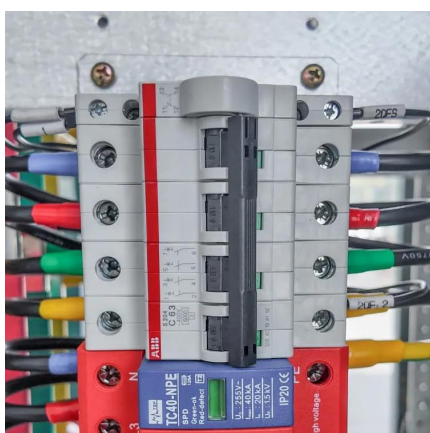

SuperBreakers , Your source for thousands of electrical products.

Super Savings On Circuit Breakers, Safety Switches, Push Buttons, Motor Control Items And many more!

[Request Quote](#)

[SuperBreakers , Your source for](#)