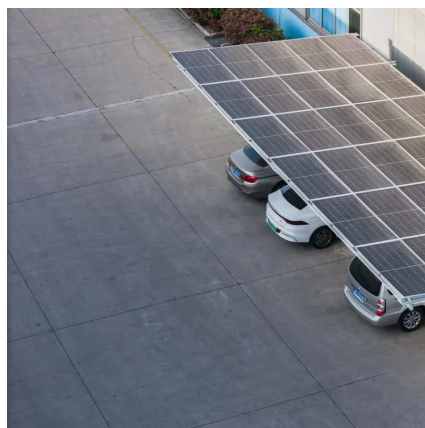

[Request Quote](#)

[Koten Enterprises Co., Inc/Safety Breakers](#)

KSB-M (Koten Safety Breaker-Mini) Miniature type circuit breaker 1.5 KAIC ABS Plastic Enclosures AVAILABLE:

[Request Quote](#)

Koten

KOTEN KSB-S W/ UNIVERSAL OUTLET 15-20A 2P
Koten Panel Board Box 2Pole Bolt On
2,4,6,8,10,12,14 Branches KOTEN SAFETY
BREAKER WITH HOUSING KSB 15amp - ...

[Request Quote](#)