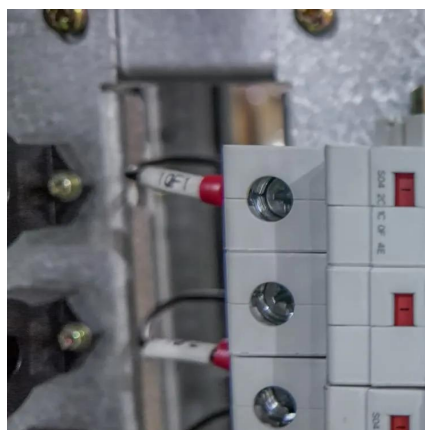

Koten

KOTEN KSB-S W/ UNIVERSAL OUTLET 15-20A 2P
Koten Panel Board Box 2Pole Bolt On
2,4,6,8,10,12,14 Branches KOTEN SAFETY
BREAKER ...

[Request Quote](#)

KSB3R-K63N