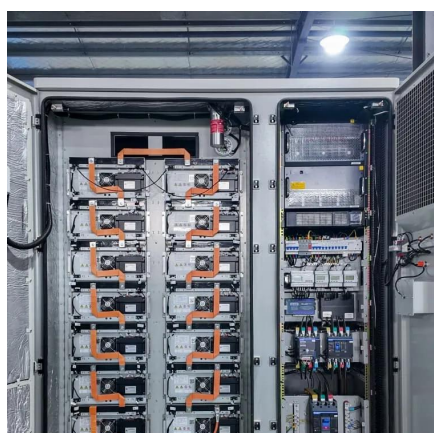

KSB

KSB (KSB) Safety Breaker is a MCB or MCCB that is enclosed in a flame retardant, impact-resistant plastic enclosure. It is used for indoor applications and is applicable for RCBO, plug ...

[Request Quote](#)

KOTEN Breakers and Panel Boards