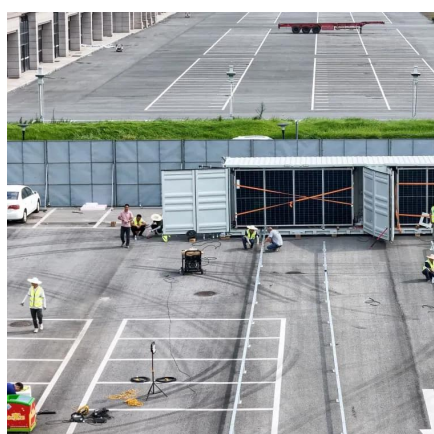

[Koten Safety Breaker For Sale Equipment & Supplies](#)

Easily find, compare & get quotes for the top Koten Safety Breaker For Sale equipment & supplies

[Request Quote](#)