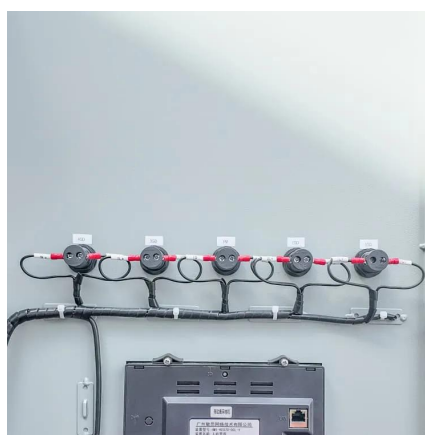

Koten safety breaker factory in Tunisia

Koten safety breaker factory in Tunisia

Products

It is made of gauge 16 powder-coated, oven-baked BI sheet with a bolted dead-front. It is built with 100% pure cold-rolled copper busbars to ensure better continuity and safety in continuous ...

[Request Quote](#)

Koten

Koten Circuit Breaker Plug In 15a / 20a / 30a/ 40a/ 60a/ 100a KOTEN KSB-S W/ UNIVERSAL OUTLET 15-20A 2P Koten Panel Board Box 2Pole Bolt On 2,4,6,8,10,12,14 Branches KOTEN ...

[Request Quote](#)