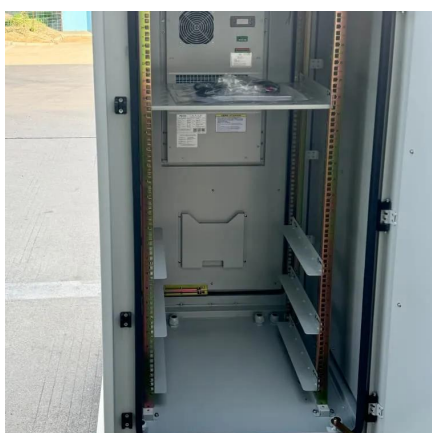

[Koten: Koton Circuit Breakers HPH-P Plug](#)