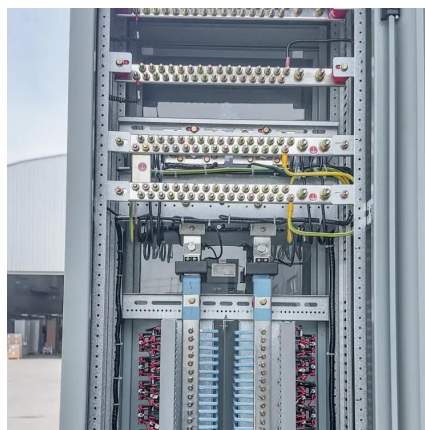

and No Socket, 2 pole ...

It is used for indoor applications and is applicable for RCBO, plug-in, and bolt-on type circuit breakers. It is also optional with a socket outlet that has a rated current of 50A.

[Request Quote](#)

KOTEN Breakers and Panel Boards

With the advanced technical expertise of our employees as well as our suppliers; we are able to provide branded LED chips, and LED drivers of the highest quality.

[Request Quote](#)

KSB-S

KSB-S Safety Breaker is a MCB or MCCB that is enclosed in a flame-retardant, impact-resistant plastic enclosure. It is used for indoor applications and is applicable for RCBO, plug-in, and ...

[Request Quote](#)