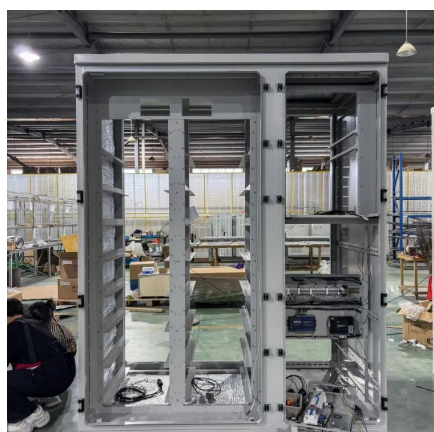

KSB-M

Compact in size, easy to install and come in various sizes, colors, and beam angles, offering flexibility in design and application. Reducing replacement costs with longer lifespan than ...

[Request Quote](#)

Koten Safety Breaker Circuit Breaker - Master Electric Industries ...

Koten Safety Breaker Circuit Breaker Type: Safety Breaker Category: Circuit Breaker Description Reviews (0)

[Request Quote](#)