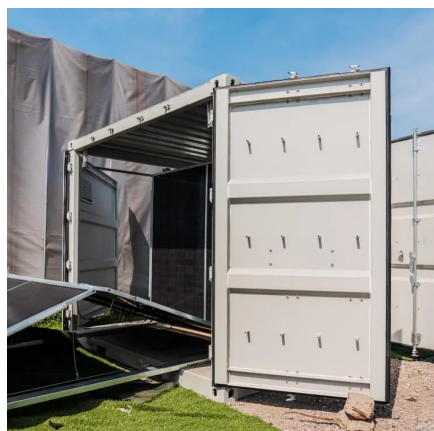

Koten safety breaker factory in Melbourne

Koten safety breaker factory in Melbourne

KSB-S

KSB-S Safety Breaker is a MCB or MCCB that is enclosed in a flame-retardant, impact-resistant plastic enclosure. It is used for indoor applications and is applicable for RCBO, plug-in, and ...

[Request Quote](#)

KSB

KSB (KSB) Safety Breaker is a MCB or MCCB that is enclosed in a flame retardant, impact-resistant plastic enclosure. It is used for indoor applications and is applicable for RCBO, plug ...