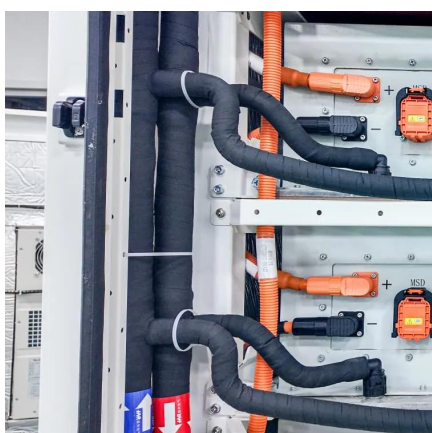

KSB3R-HPH Safety Breaker is a bolt-on type MCCB that is enclosed in a flame-retardant, impact-resistant plastic enclosure. It is used for outdoor ...

[Request Quote](#)

KSB3R-HPH

KSB3R-HPH Safety Breaker is a bolt-on type MCCB that is enclosed in a flame-retardant, impact-resistant plastic enclosure. It is used for outdoor applications and is optional with a socket ...

[Request Quote](#)

Products catalog : Koten Enterprises Co., Inc : ALL : Philippines

Miniature type circuit breaker 1.5 KAIC ABS Plastic Enclosures AVAILABLE: 6A, 10A, 15A, 20A, 30A, 2P 1 phase. Flush or Surface mount with luxurious, modernized, clean and beautiful out ...

[Request Quote](#)

[Koten Safety Breaker Circuit Breaker - Master ...](#)

Koten Safety Breaker Circuit Breaker Type: Safety Breaker Category: Circuit Breaker Description Reviews (0)

[Request Quote](#)

Koten