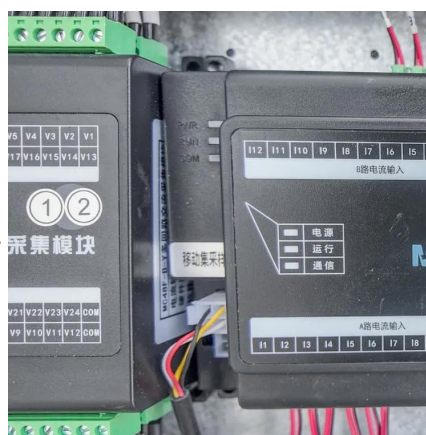

[Koten Safety Breaker [Heavy-Duty] - Wally's Hardware](#)

Designed to prevent overloads, short circuits, and electrical faults, this safety breaker ensures safe and efficient operation in residential, commercial, and industrial applications.

[Request Quote](#)

[Koten Safety Breaker For Sale In Belarus Buyers & Importers](#)

Connect with businesses actively looking to buy wholesale Koten Safety Breaker For Sale In Belarus at best prices.

[Request Quote](#)