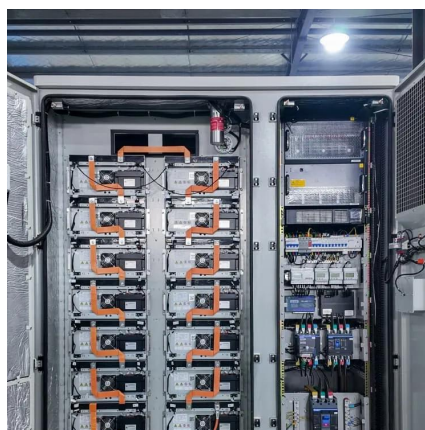

[Koten circuit breaker factory in Belarus](#)

K-63N is an inverse time delay type of breaker that is mounted to a din rail. It has 240V rated insulated voltage, 6A up to 63A rated current, and an interrupting capacity of 6KAIC with a ...

[Request Quote](#)

[Koten KSB-S Safety Breaker With Outlet](#)