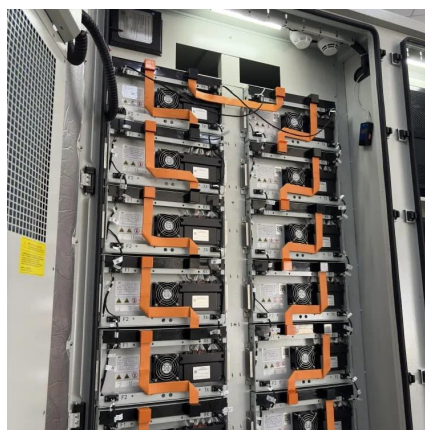

[Koten Enterprises Co., Inc/Safety Breakers](#)

KSB-M (Koten Safety Breaker-Mini) Miniature type circuit breaker 1.5 KAIC ABS Plastic Enclosures AVAILABLE:

[Request Quote](#)