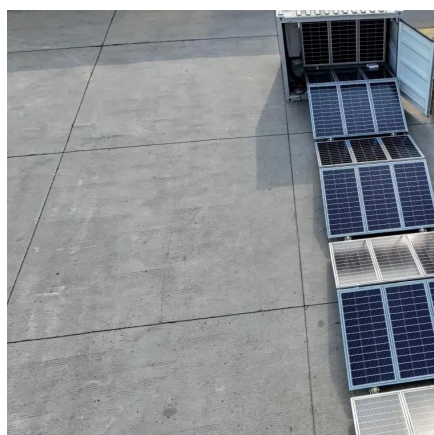

[Energy storage system of communication base station](#)

Huijue Base Station Energy Cabinet is a robust, versatile, and intelligent solution that ensures reliable power supply and efficient energy management for critical infrastructure, enabling ...

[Request Quote](#)