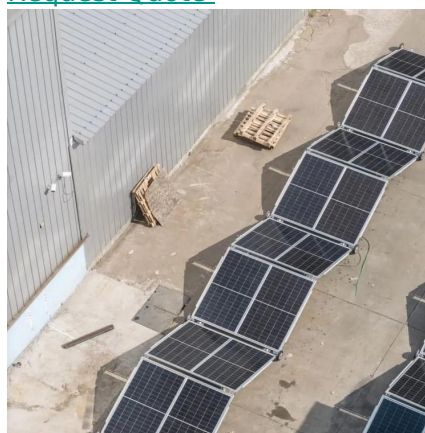

Jerusalem Industrial and Commercial Energy Storage Cabinet Model

Enter Jerusalem Energy Storage Company, a trailblazer in commercial and industrial energy storage systems. Think of them as the "Swiss Army knife" of renewable energy - they don't

[Request Quote](#)