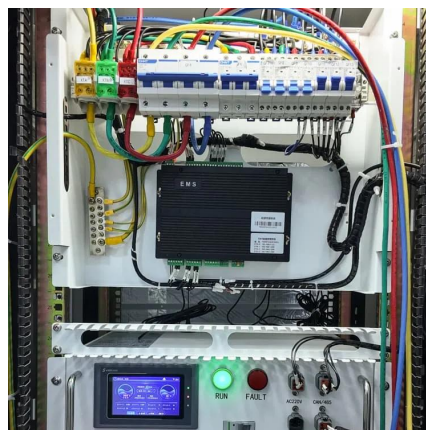

Pure Sine Wave Inverter: This versatile Car Inverter Converter utilizes Pure Sine Wave Technology, ensuring low noise and minimal interference. Capable of converting 12V, ...

[Request Quote](#)

[Pure Sine Wave 6500W 3500W 5000W Inverter 12V/24V ...](#)

Efficiency: This pure sine wave inverter delivers a stable output with high efficiency, ensuring devices run smoothly without interruptions. Versatile Voltage Options: ...

[Request Quote](#)