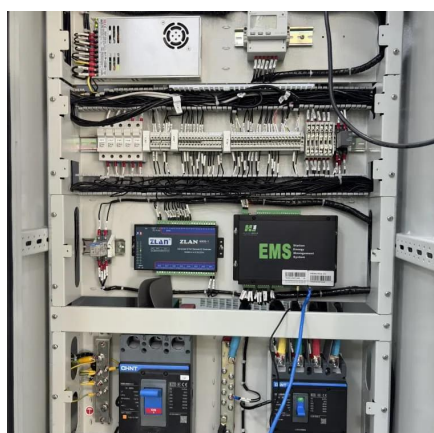

[JXF Power Distribution Box (Cabinet) User](#)