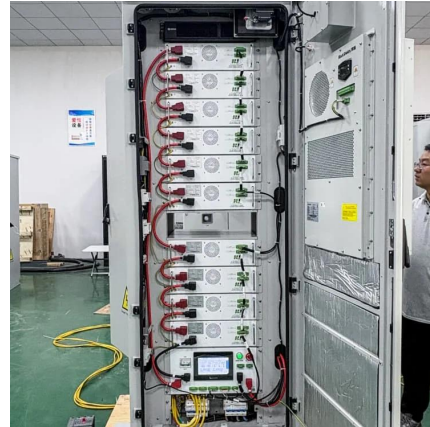

Intelligent Power Distribution ...

A recent task we've undertaken is to support a project team in setting up a display cabinet of intelligent distribution cabinets, enabling the interconnection of all devices within the ...

[Request Quote](#)