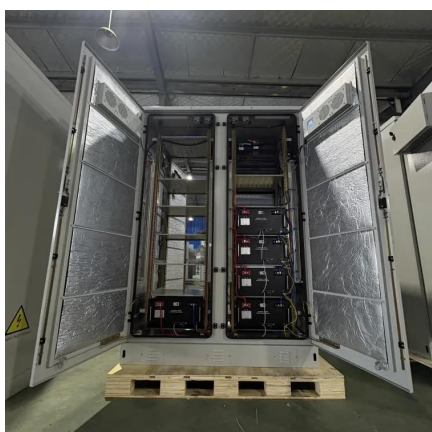

UNVEILING THE 5G BASE STATION THE BACKBONE OF ...

Our certified energy specialists provide round-the-clock monitoring and support for all installed solar energy storage systems. From the initial consultation to ongoing maintenance, we ...

[Request Quote](#)