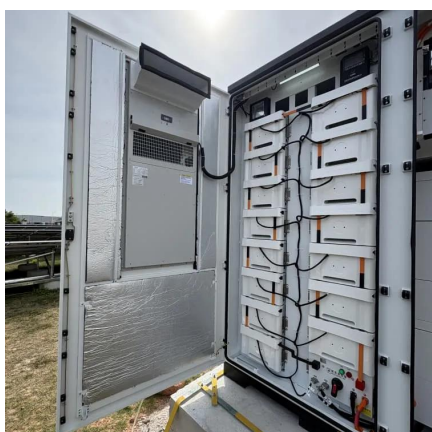

Revolutionising Connectivity with Reliable Base Station Energy ...

Discover how base station energy storage empowers reliable telecom connectivity, reduces OPEX, and supports hybrid energy.

[Request Quote](#)

[Modular Base Station Lithium Cabinet: Redefining Mobile ...](#)

As global mobile data traffic surges by 35% annually, network operators face a critical challenge: How can modular base station lithium cabinets solve the space-energy paradox in 5G ...