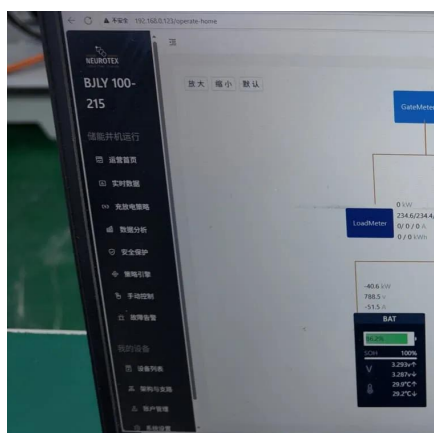

[HUAWEI SMARTLI UPS A GREEN](#)