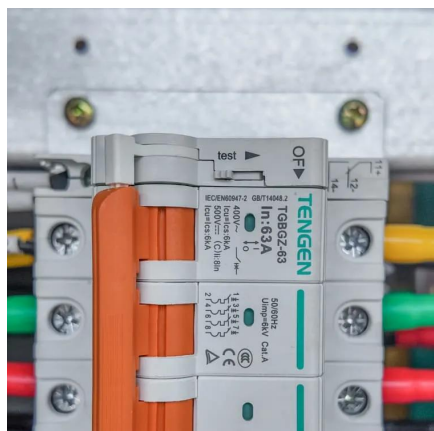

## Huawei outdoor wireless base station ap