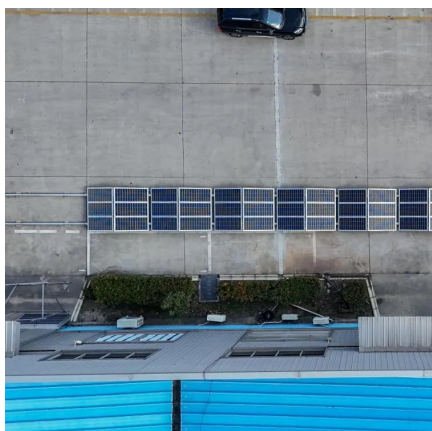

Huawei ess solar container battery

Huawei ess solar container battery

[Huawei Utility Smart String ESS Solution - Gen.Solar](#)

Huawei cooperates with more than 10 brands of tracking solar panels to provide users with a better experience. The technology identifies string ...