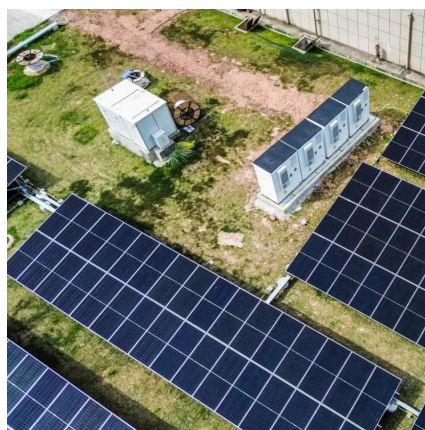

[What is Uninterruptible Power Supply UPS?](#)

Unexpected blackouts or voltage fluctuations can damage equipment, disrupt operations, and lead to data loss. That's where an ...

[Request Quote](#)