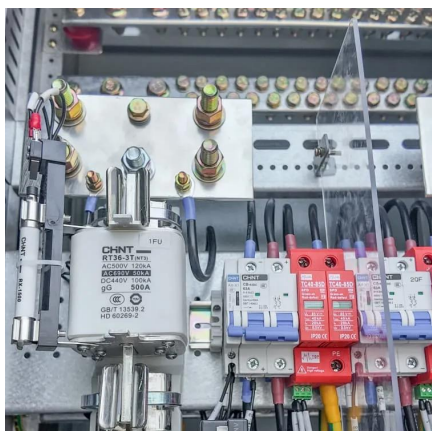

Huawei Tallinn Uninterruptible Power Supply

Huawei Tallinn Uninterruptible Power Supply

Specs Huawei UPS2000-A-1KTTL uninterruptible power supply ...

An exceptionally reliable, flexible, highly efficient power protection solution for small power scenarios. It is a tower-mounted, online double-conversion power system that ...

[Request Quote](#)

[UPS5000-H, Modular UPS, Huawei Digital Power](#)

Huawei UPS5000-H is a high-efficiency modular UPS solution delivering scalable, reliable power protection and optimized energy efficiency for critical infrastructure.

[Request Quote](#)

[Request Quote](#)

Huawei UPS5000-S-600K 600kVA Series

The Huawei UPS5000-S-600K Series Power Control is a high-efficiency, online double conversion modular uninterruptible power supply that can be scaled up to multi-megawatt solutions.

[Request Quote](#)

[Huawei UPS2000-A-1KTTL uninterruptible](#)

[power supply \(UPS\)](#)

It is a tower-mounted, online double-conversion power system that delivers continuous, high-quality AC power. The capacity ranges from 1 kVA to 10 kVA and is up to ...