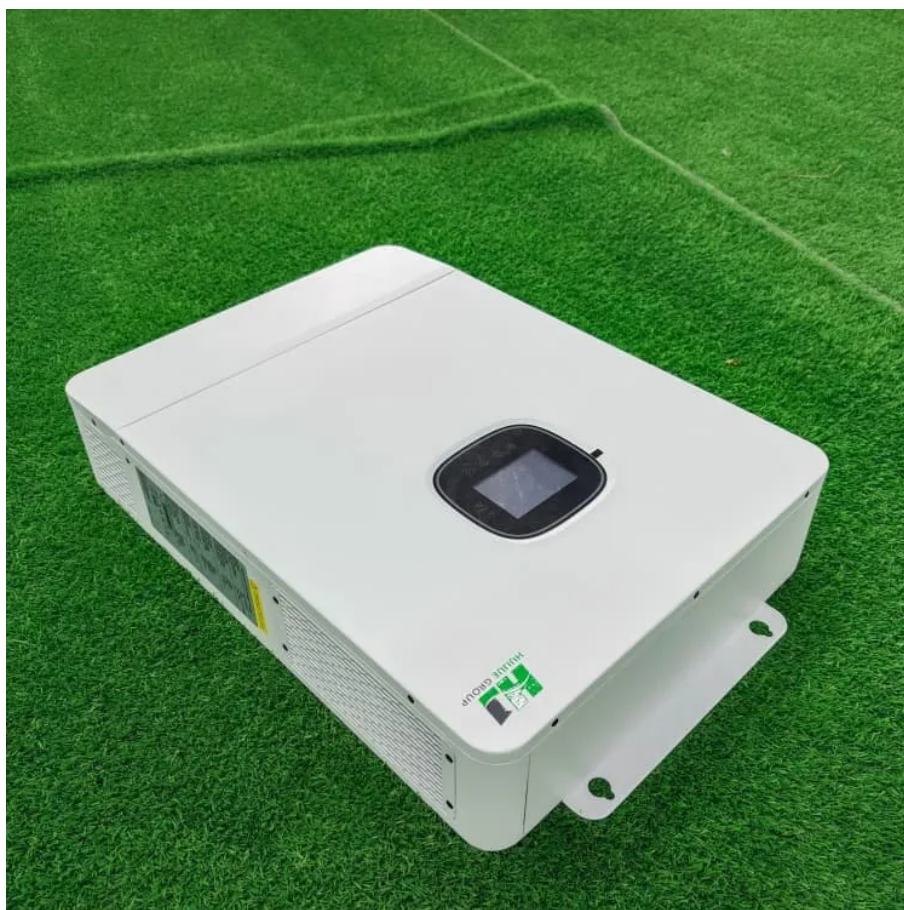

Huawei Power Bank 22 5w Portable