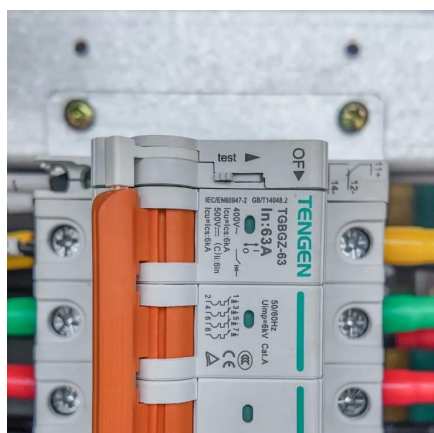

Huawei Port Vila uninterruptible power supply solar container model

Huawei Port Vila uninterruptible power supply solar container model

[Port vila solar container power industrial design](#)

As the photovoltaic (PV) industry continues to evolve, advancements in Port vila solar container power industrial design have become critical to optimizing the utilization of renewable energy ...