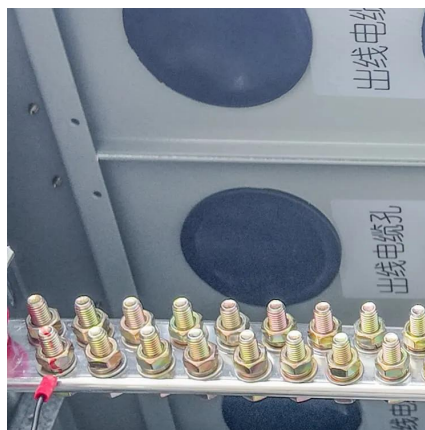

[RuralCow Base ...](#)

MTN Nigeria and Huawei have completed the world's first commercial deployment of RuralCow, a rapid-deployment, ultra-simple mobile base station designed to bring reliable ...

[Request Quote](#)

[MTN Nigeria and Huawei Complete World's First RuralCow ...](#)

[Lagos, Nigeria, December 5, 2025] MTN Nigeria and Huawei have completed the commercial deployment of the inclusive RuralCow solution, a rapid-deployment, all-in-one mobile base ...

[Request Quote](#)

Frontiers , Wireless Terrestrial Backhaul for 6G Remote Access

In particular, Huawei's RuralStar Pro solution, launched in February 2020, is a rural lightweight base station, leveraging the IAB concept by integrating baseband, RF, and ...

[Request Quote](#)