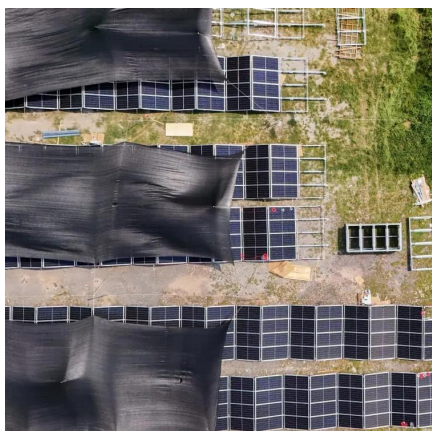

Huawei Chad solar container battery

Huawei Chad solar container battery

How to install a battery pack in the Huawei Luna2000 200kWh battery

Perfect for professionals and DIY enthusiasts alike, this guide will walk you through the step-by-step process of setting up your Huawei Luna2000, ensuring that you correctly and safely install