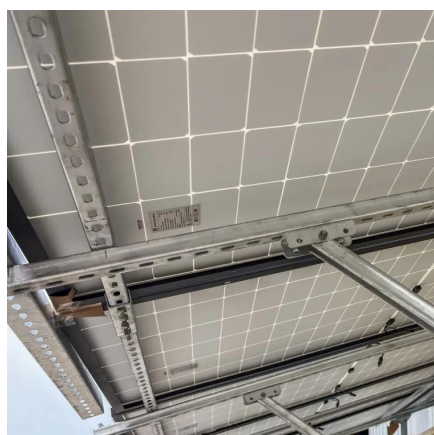

[HUawei lithium batteries for photovoltaic](#)

Huawei launches to the market its waiting lithium battery for solar self-consumption installations. Modular design, guarantee and assured performance with the new Huawei LUNA2000.

[Request Quote](#)