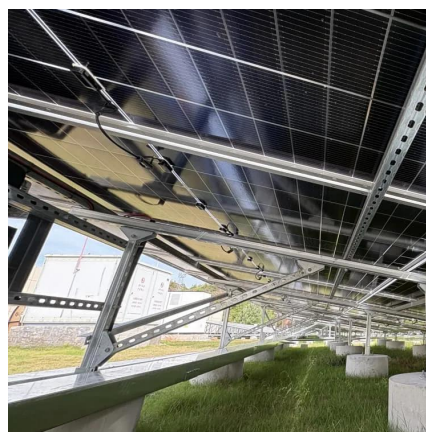

How to install a battery pack in the Huawei Luna2000 200kWh ...

Perfect for professionals and DIY enthusiasts alike, this guide will walk you through the step-by-step process of setting up your Huawei Luna2000, ensuring that you correctly and ...

[Request Quote](#)