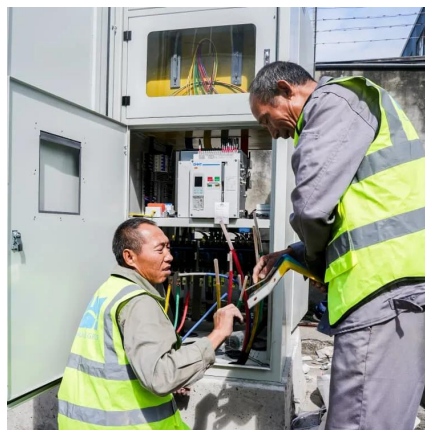

[Huawei FusionSolar - storage with hybrid cooling](#)

The focus is clearly on safety and efficiency - including for the new, hybrid-cooled Luna2000-215kWh battery storage system for C&I. It has been awarded the highest safety ...

[Request Quote](#)