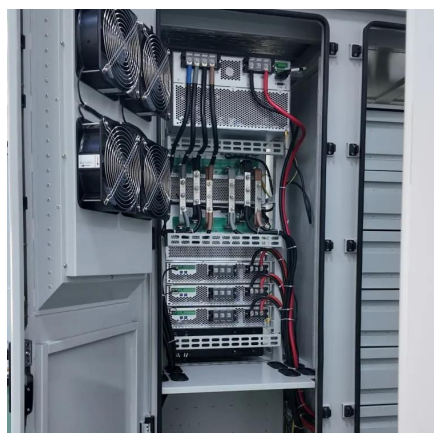

CHAD JOINS THE RENEWABLES RACE WITH ITS FIRST SOLAR WITH BATTERY

Technological advancements are dramatically improving solar storage container performance while reducing costs. Next-generation thermal management systems maintain optimal ...

[Request Quote](#)