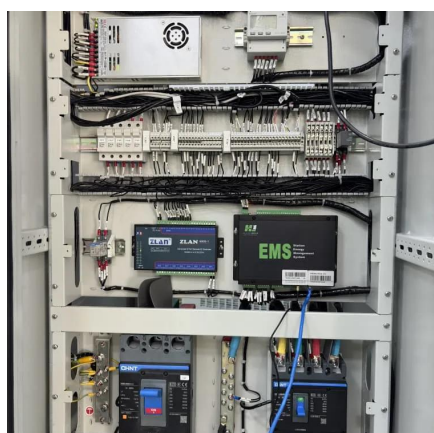

[HUAWEI Smart String Solar Inverter](#)