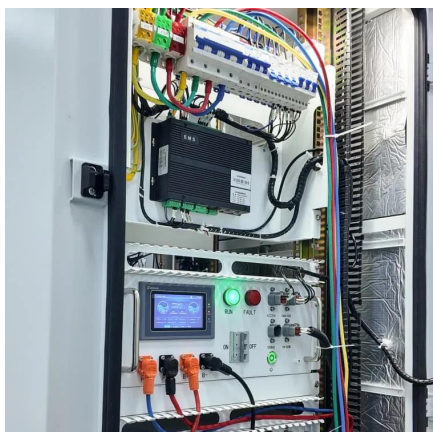

[Request Quote](#)

[Huawei Three-Phase Inverter SUN2000-100KTL](#)

The Huawei SUN2000-100KTL-grid connection inverter is prepared to be installed in homes that are supplied with three-phase current. This inverter is a high-power model within the range of ...