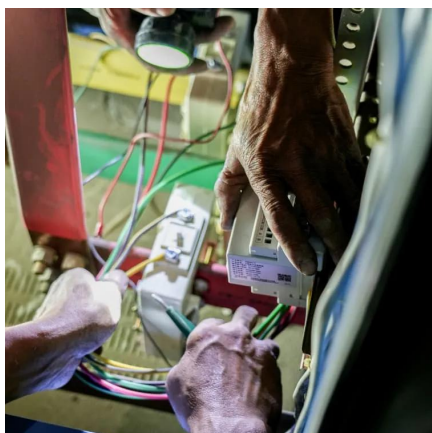

How to use the mini base station

[TB3hp mini TETRA base station , Airbus](#)

Use them to build excellent radio coverage without black spots very cost-effectively. You can choose a one-carrier or a two-carrier variant of the ...

[Request Quote](#)

[Timecode systems mini basestation Manuals , ManualsLib](#)

View online or download Timecode systems mini basestation User Manual.

[Request Quote](#)