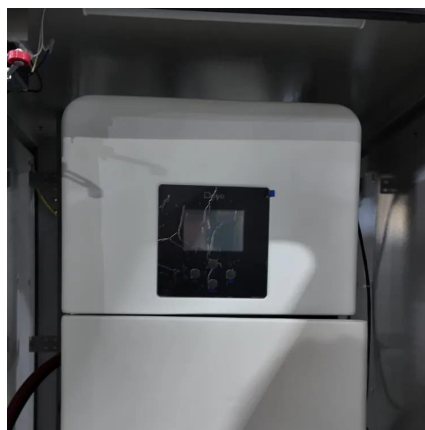

[Original SimpliSafe® Base Station Installation Guide](#)

To install your Base Station you will want to start by removing the Base Station from the box. Next, plug the Base Station into a power outlet using the included power adapter. The Base ...

[Request Quote](#)