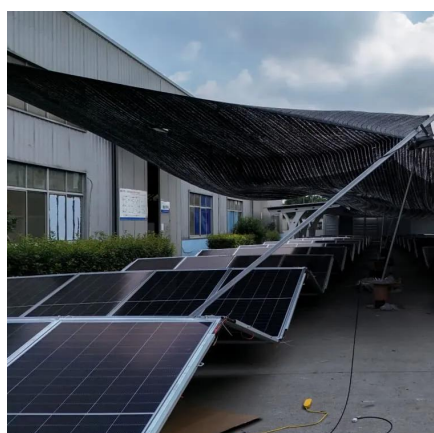

[USE definition and meaning , Collins](#)