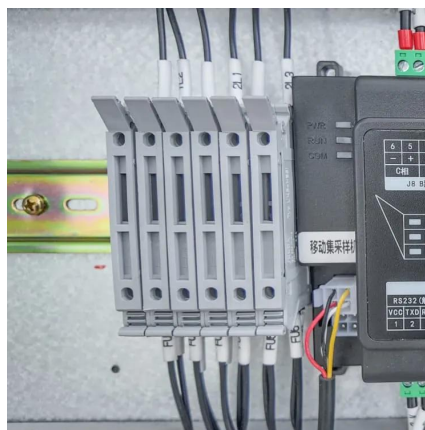

Maison Rive Gauche is a single-family residence on the Dilido Islands in Miami Beach. Taking advantage of downtown views and its waterfront access, its design is focused on the full ...

[Request Quote](#)

Castro Residence

STRANG is a Miami-based design firm renowned for advancing the principles of Environmental Modernism in extraordinary locations around the world. This concept, dubbed by the firm, ...

[Request Quote](#)

Rock House

Nonetheless, the Rock House masterfully blends these disparate influences together to create an unexpected, yet convincing, design solution. The dense and riotous tropical landscape of ...

[Request Quote](#)