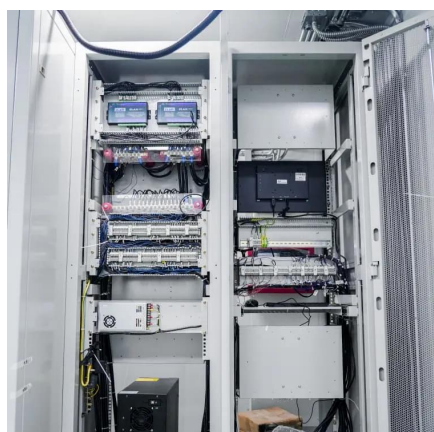

Ham & GMRS Radio Base Stations , Long-Range Communication ...

Retevis radio base stations provide stable, long-distance communication for ham operators, GMRS users, and professional teams. Featuring advanced transceiver technology, VHF/UHF ...

[Request Quote](#)

Radio Equipment and Costs

Scanners can be Handie Talkies, mobiles, or base-stations. Most scanners have their own, built-in battery pack or AC power supply and antenna. Cost range can be anywhere from $100 to ...

[Request Quote](#)