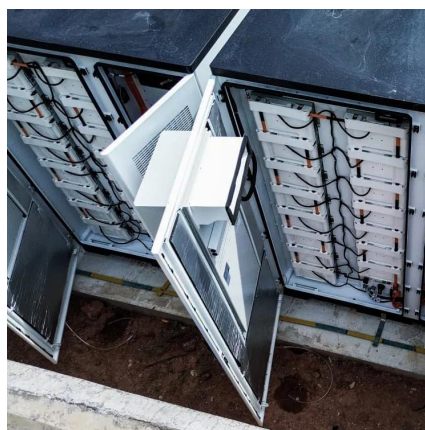

What Does a Base Station Do and Why Is It Essential for ...

A base station is a fixed point of communication between mobile devices and the wider telecom network. It transmits and receives radio signals, enabling your phone to access ...

[Request Quote](#)

What Is the Role of a Base Station in