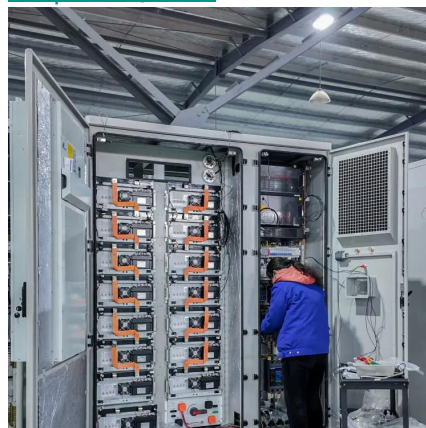

transition fr...

[Request Quote](#)

[What can be done with a crawl space on an old house?](#)

The part of the house with the non accessible crawl space has no plumbing or wiring under the floor. So what if I just pumped those areas full of foam? My worry would be ...

[Request Quote](#)