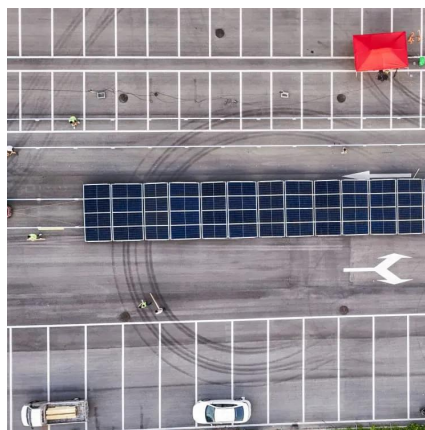

States Wholesale Portable Power

Portable Power Station 300wh Outdoor Solar Generator Mobile Lithium Battery Pack with 220VAC Output

[Request Quote](#)

[High: Definition, Meaning, and Examples](#)

High (adjective, informal): Intoxicated by drugs or alcohol. The word "high" is a versatile term with multiple meanings and applications, spanning physical elevation, emotional ...

[Request Quote](#)