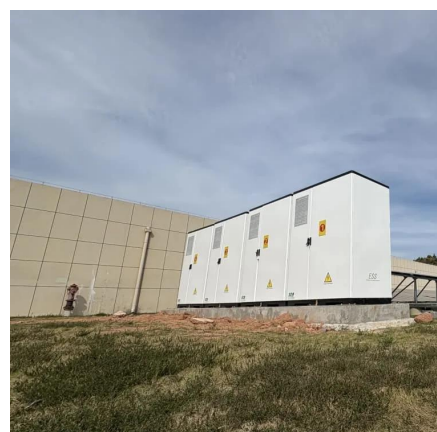

Protects the electrical circuit from damage caused by overload electricity or short circuit. Once it detects a problem it automatically trips and cuts off ...

[Request Quote](#)