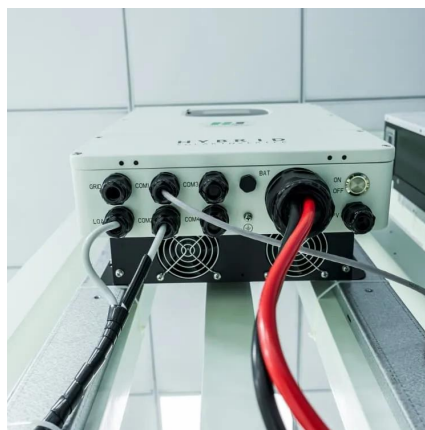

[Shop Online](#)

Isolators Circuit Breaker at your No.1 Electrical Suppliers - Best Prices and Fast, Reliable Delivery. Shop Online for Isolators and Save Now!

[Request Quote](#)