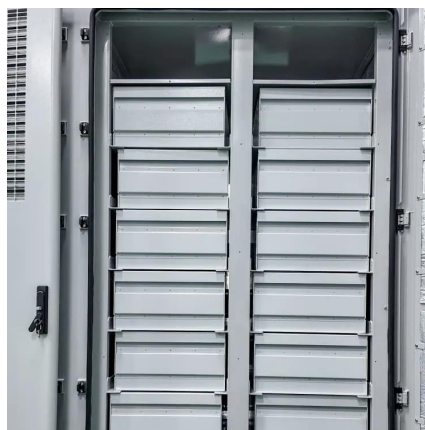

High (adjective, informal): Intoxicated by drugs or alcohol. The word "high" is a versatile term with multiple meanings and applications, spanning physical elevation, emotional ...

[Request Quote](#)

[Isolators For Sale , Brite Lighting & Electrical](#)

Isolators Enhance electrical safety and control with our premium isolators. Buy Now?

[Request Quote](#)