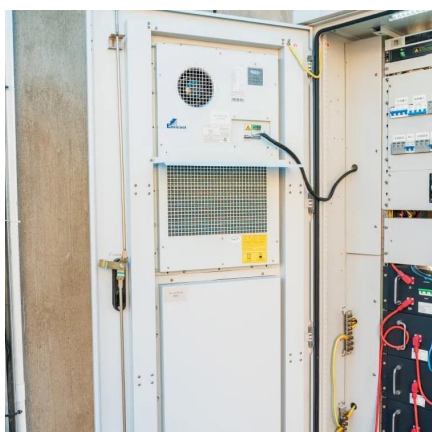

Isolators & Switches

Find suppliers, manufacturers and distributors for Isolators and Switches including Disconnecter Switches (Off-Load Isolators), Outdoor Isolators, Disconnecter Loadbreak Switches (On-Load ...

[Request Quote](#)