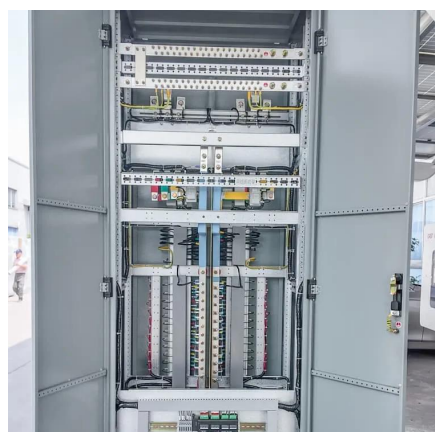

Isolator Switch 6 , Desertcart Brunei

The 2 Way Consumer Unit is a high-performance electrical solution featuring a 100 Amp main isolator switch and dual MCB circuit breakers (6A and 32A). Designed for versatility, it fits ...

[Request Quote](#)

[HIGH definition and meaning , Collins English Dictionary](#)

Someone who is high in a particular profession or society, or has a high position, has a very important position and has great authority and influence. Every single one of the arms ...

[Request Quote](#)

[Brunei Circuit Breaker Market (2025-2031) , Value & Industry](#)

Brunei Circuit Breaker market currently, in 2023, has witnessed an HHI of 1666, Which has decreased slightly as compared to the HHI of 2240 in 2017. The market is moving towards ...

[Request Quote](#)