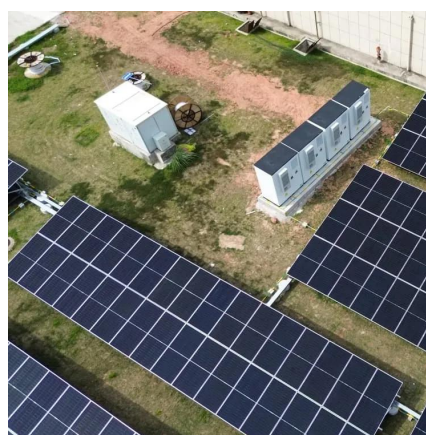

HIGH , English meaning

high adjective (IMPORTANT) B2 having power, an important position, or great influence: an officer of high rank

[Request Quote](#)

Schneider Compact NSX Moulded Case Circuit Breaker in Brunei

Providing finest top quality Schneider Compact NSX Moulded Case Circuit Breaker products,we're specialist manufacturer in Brunei.W

[Request Quote](#)