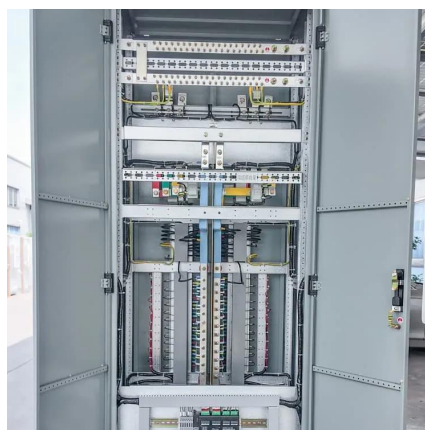

GoodWe GW7000A-BP 7kW Split Phase AC-Coupled HV Retrofit ...

GoodWe's A-BP Series is designed to supplement an existing on-grid PV system and connect with high voltage batteries to seamlessly upgrade to a full storage system. The inverter can ...

[Request Quote](#)

7000 Watt DC Solar Inverters