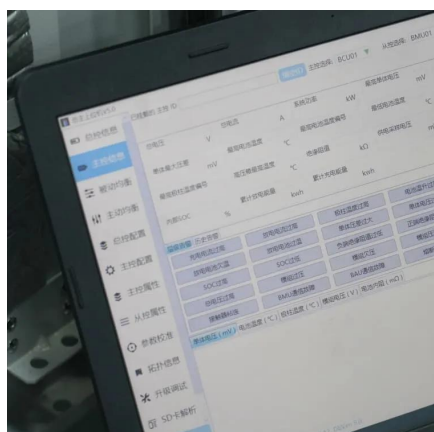

[Solis 7KW Single Phase String Inverter](#)

Solis 7KW single-phase Dual MPPT inverter offers 98.0% efficiency, 14A ...

[Request Quote](#)