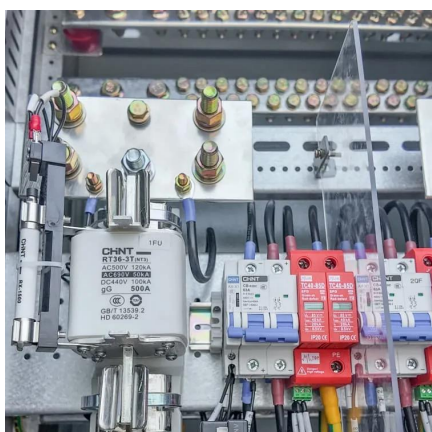

HIGH Definition & Meaning

high implies marked extension upward and is applied chiefly to things which rise from a base or foundation or are placed at a conspicuous height above a lower level.

[Request Quote](#)