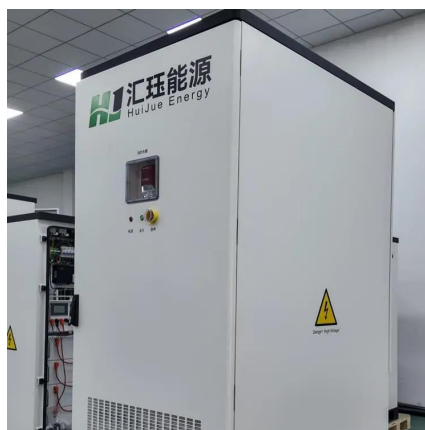

[PT3200i , 3300W Silenced Inverter Generator , Powertec](#)

The PT3200i is powerful & compact, equipped with the latest digital inverter technology. It comes with low oil alert function & automatic fuel shut-off for improved longevity and safe operation.

[Request Quote](#)