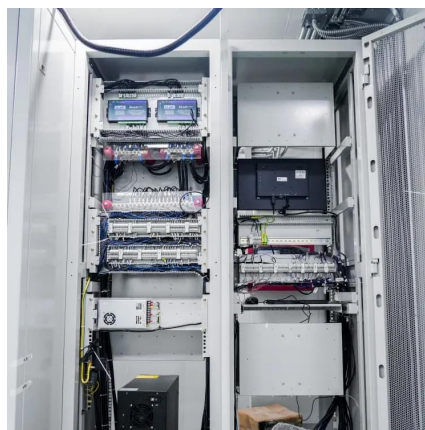

We stock thousands of items in-house and utilize a network of suppliers across New Zealand to ensure quick access to a wide range of parts. Orders for in-stock items are typically ...

[Request Quote](#)

[Honda EU32iU 3.2kVA Inverter Generator](#)

We stock thousands of items in-house and utilize a network of suppliers across New Zealand to ensure quick access to a wide range of parts. ...

[Request Quote](#)