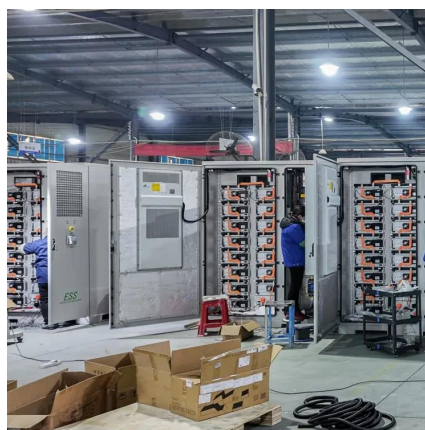

NTS-3200-212EU MEAN WELL, DC/AC Inverter, EU O/P Socket, ...

Product Overview NTS-3200-212EU is a NTS-3200 series highly reliable off-grid true sine wave DC-AC power inverter.

[Request Quote](#)

High: Definition, Meaning, and Examples