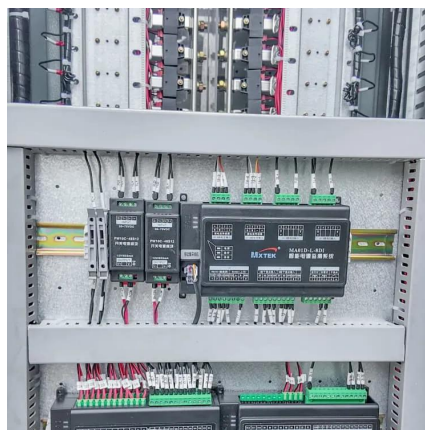

High quality 2400W portable power station Seller

High quality 2400W portable power station Seller

[UDPOWER S2400 Portable Power Station \(2083Wh, 2400W\)](#)

The UDPOWER S2400 is a high-capacity LiFePO4 power station built for home backup, RV trips, job sites, and off-grid weekends. It delivers a stable 2400W pure sine wave output and stores ...

[Request Quote](#)

Pecron E2400LFP Portable Power

Station , 2,400W / 2,048Wh ...

Featuring a 2,400W output and a durable 2,048Wh LiFePO4 battery, this unit is ideal for high-demand devices and extended usage. Whether you're prepping for emergencies or powering ...

[Request Quote](#)

[Shop GRECELL Portable Power Station 2400W](#)

Capable of Recharging 99% of Your Devices. Our power station has a huge capacity 1843.2Wh and a 2400W AC inverter (4800W Surge).

[Request Quote](#)