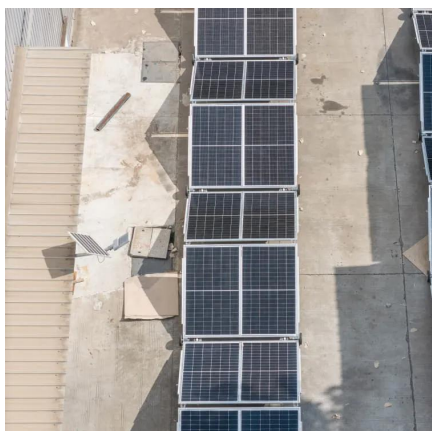

High quality 2400W portable power station Seller

High quality 2400W portable power station Seller

[UDPOWER S2400 Portable Power Station \(2083Wh, 2400W\)](#)

The UDPOWER S2400 is a high-capacity LiFePO4 power station built for home backup, RV trips, job sites, and off-grid weekends. It delivers a stable 2400W pure sine wave output and stores ...

[Request Quote](#)

[Our 10 Best 2400w Portable Power Station in the US](#)

Huge 1843.2Wh capacity, 2400W AC inverter, fast recharge options, powers 11 devices simultaneously, durable LiFePO4 battery with 3500+ cycles. Perfect for emergency ...

[Request Quote](#)

[Shop GRECELL Portable Power Station 2400W](#)

Capable of Recharging 99% of Your Devices. Our power station has a huge capacity 1843.2Wh and a 2400W AC inverter (4800W Surge).

[Request Quote](#)