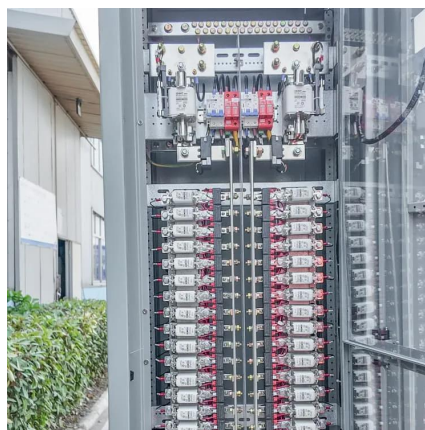

1500 watt Pure sine Wave Inverter, 12V DC to 110V AC Power Inverter, Used for Solar Emergency Power Supply in RV Homes, with 3 AC Output sockets, USB Port, Type-C Port, ...

[Request Quote](#)