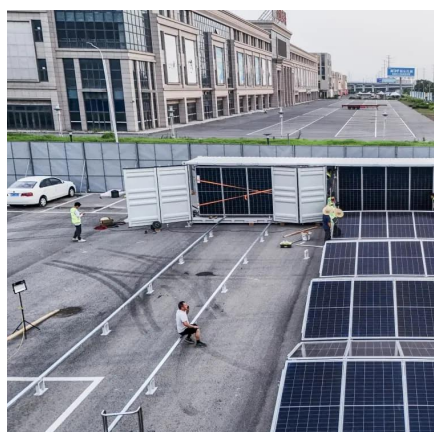

Urine can turn green due to a medicine for pain and arthritis symptoms called indomethacin (Indocin, Tivorbex). Green urine also can be caused by propofol (Diprivan), a ...

[Request Quote](#)

Green Energy Revolution: Solar Energy Storage Cabinets Make ...

Solar energy storage cabinets not only harness clean solar energy but also reduce reliance on traditional fossil fuels (such as coal and natural gas), effectively cutting down on ...

[Request Quote](#)