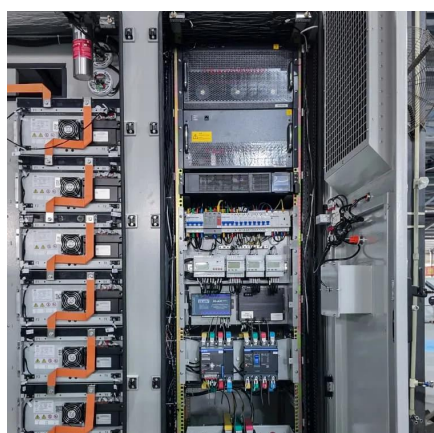

[Power Inverter 4000W - Soundtech Online](#)