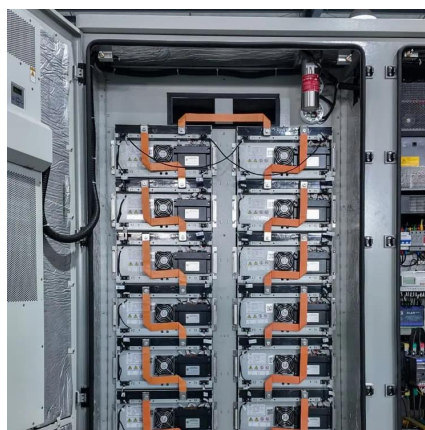

SCHNEIDER ELECTRIC 225A Molded Case Circuit Breaker Dominica ...

Upgrade your electrical protection with the Schneider Electric Enclosure 240-Volt 225-Amp Q23225NRB Molded Case Circuit Breaker 600V 250A. Order yours today and enjoy reliable ...

[Request Quote](#)