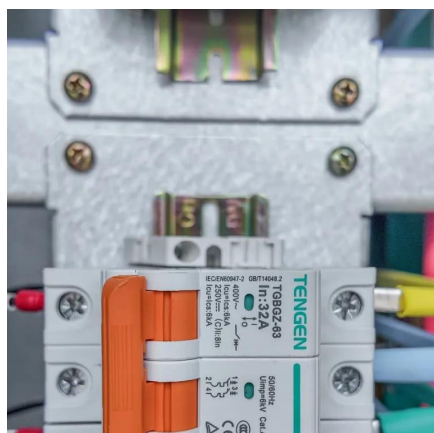

[Mercury Inverter Radiant 2.4KVA/1.44KW inverter](#)

GZ Industrial Supplies is the supplier of all Mercury Inverters and ...

[Request Quote](#)

Mercury 2.4KVA Inverter