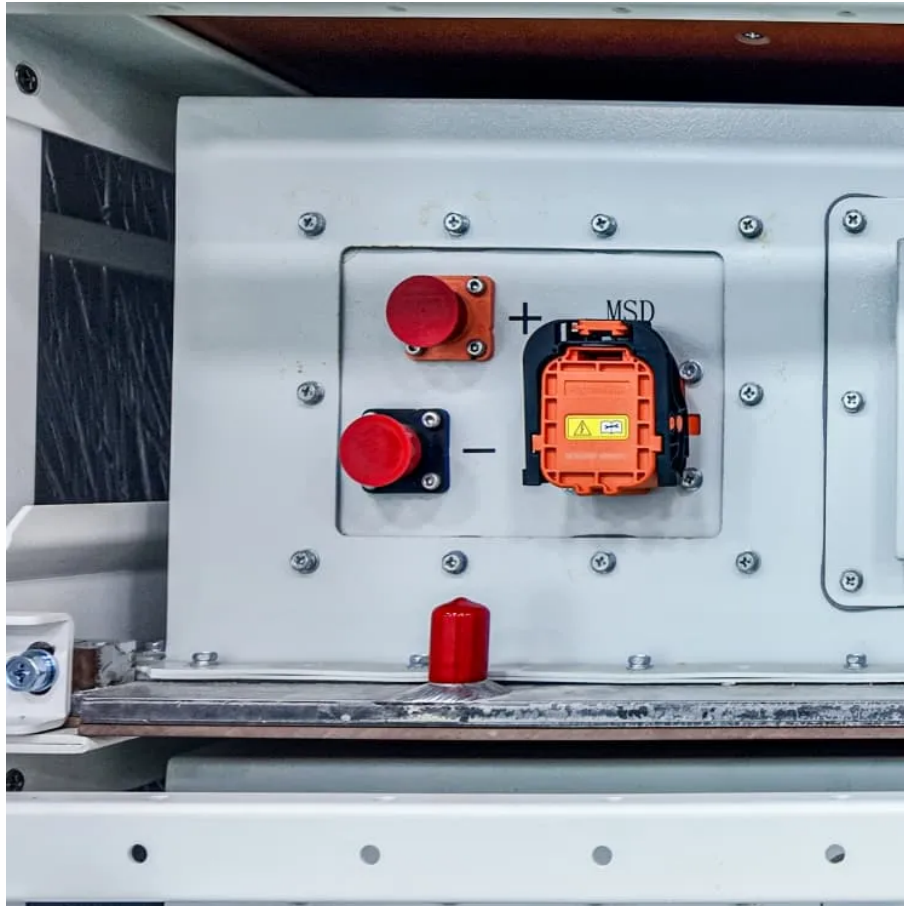

Egypt Outdoor Communication Power Supply BESS

Egypt Outdoor Communication Power Supply BESS

EGYPT AMEA POWER COMMISSIONS COUNTRY'S FIRST LARGE SCALE BESS

Feature highlights: This Portable Outdoor Mobile Power Supply offers a large capacity lithium-ion battery with 2500+ life cycles and pure sine wave inverter technology, supporting AC, DC, and ...

[Request Quote](#)

[IFC and AMEA Power Launch Egypt's First Battery ...](#)

The BESS integration marks Egypt's first project to be implemented under the Government of Egypt's fast-track 4GW ...

[Request Quote](#)

[Request Quote](#)

[East Africa s new outdoor communication power supply BESS](#)

BESS offers rapid power output adjustments critical for grid stability, responding to supply and demand fluctuations, minimising outages, and ensuring reliable power delivery.

[Request Quote](#)

[EGYPT AMEA POWER COMMISSIONS](#)

COUNTRY'S FIRST ...

Feature highlights: This Portable Outdoor Mobile Power Supply offers a large capacity lithium-ion battery with 2500+ life cycles and pure sine wave inverter technology, supporting AC, DC, and ...