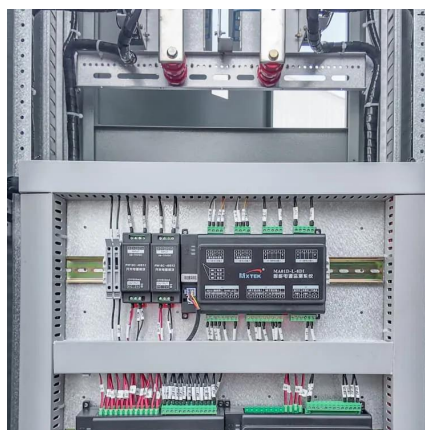

Energy Base

Energy Base™ Gigawatt-scale, long-duration energy storage is ready for you. The Energy Base ESS' latest long-duration energy storage (LDES) solution is redefining energy storage, with ...

[Request Quote](#)

Indoor ess cabinet