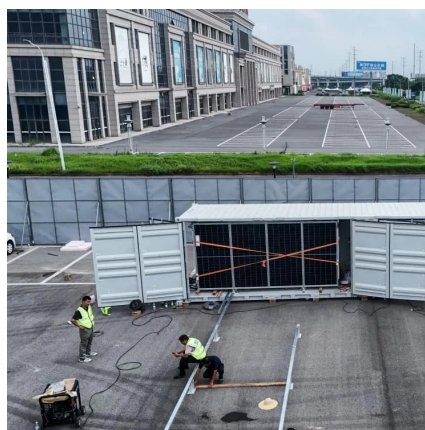

## [Max Hybrid 15 kW , Duracell Power Center](#)

The Max Hybrid is fully customizable power with up to 8 stackable 5 kWh batteries per inverter. Fully automated back-up power you can depend on ...

[Request Quote](#)