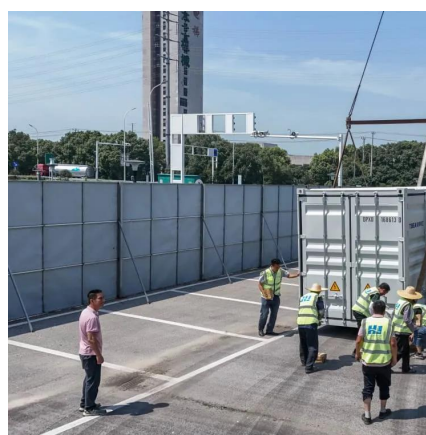

[Outdoor Communication Cabinets and Power Cabinets](#)

Outdoor communication cabinets and power cabinets are widely used not only in communication base stations but also in outdoor locations such as broadcast transmission stations and ...

[Request Quote](#)

[Industrial Outdoor Network Cabinet , ScreenCheck ME](#)

Industrial outdoor network cabinet with IP55/66 protection, 1.5 mm steel body, and secure housing for telecom and IT systems. ScreenCheck ME supplies durable units in the UAE.