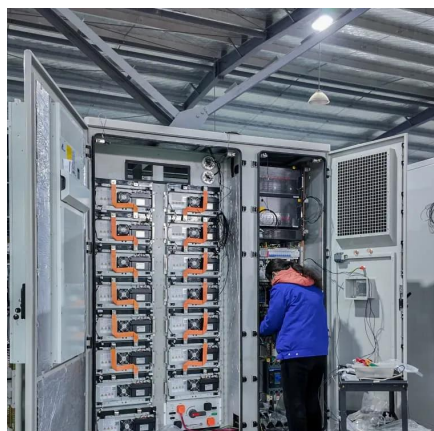

Dubai Communications Base Station Outdoor Cabinet

Dubai Communications Base Station Outdoor Cabinet

[Application and characteristics of outdoor ...](#)

The outdoor integrated cabinet is mainly used for wireless communication base stations, power distribution, urban transportation, a new generation ...