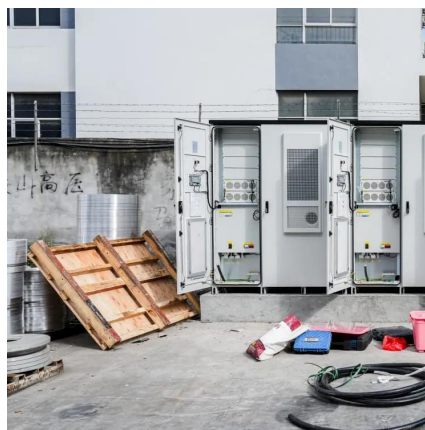

[How Do You Set Up a Dual Battery System - Renogy US](#)

With the dual battery setup, you can enjoy both worlds without necessarily putting a strain on your primary battery. Hopefully, our detailed guide has clarified why it's important and how to use it.

[Request Quote](#)