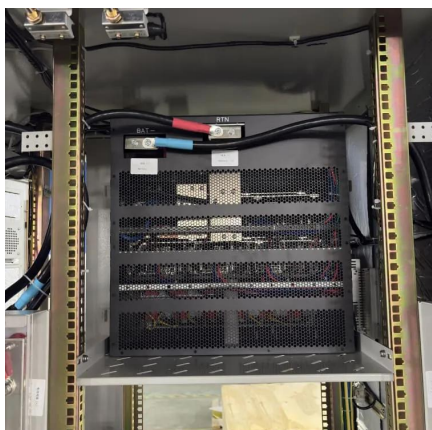

[How Do You Set Up a Dual Battery System](#)

With the dual battery setup, you can enjoy both worlds without necessarily putting a strain on your primary battery. Hopefully, our detailed guide has ...

[Request Quote](#)