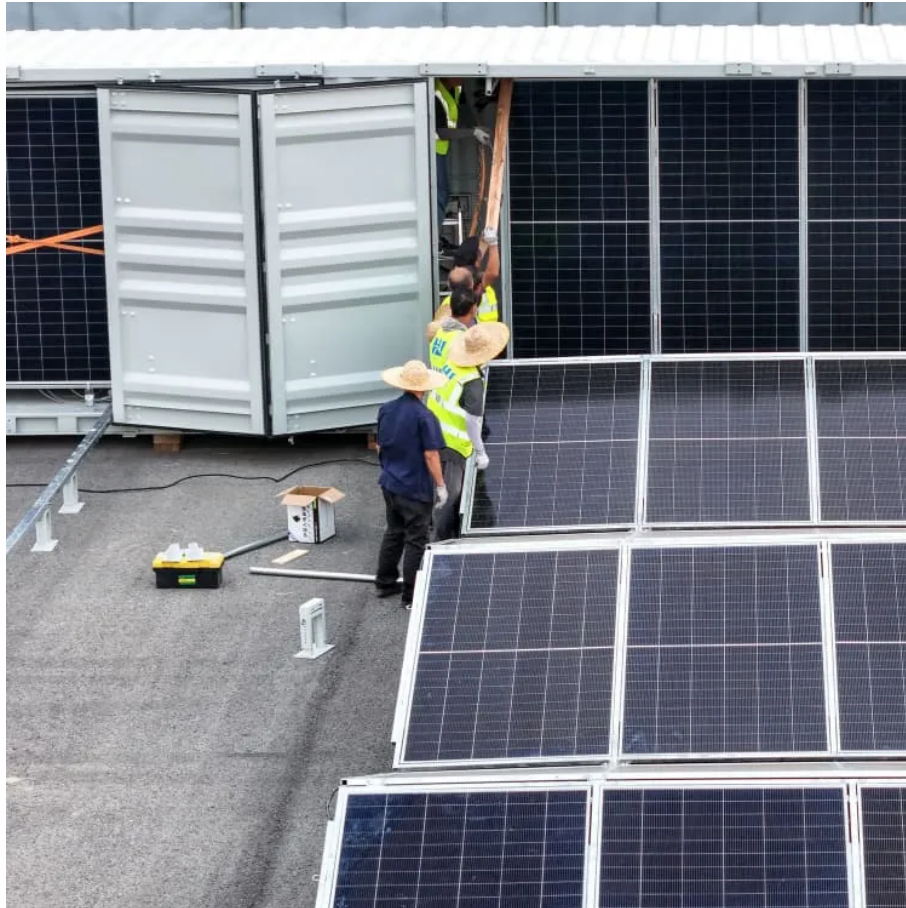

Double throw breaker for sale