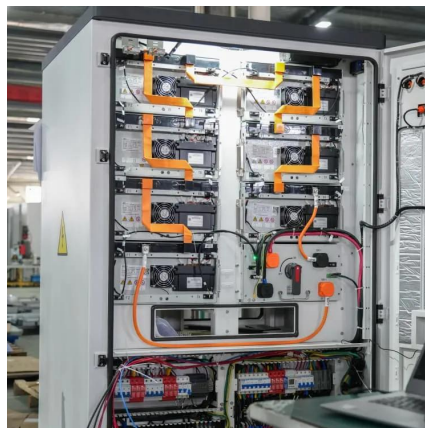

Shop Our Inventory Of Double Throw Disconnects Online. Graybar Is Your Trusted Distributor For Disconnects.

[Request Quote](#)